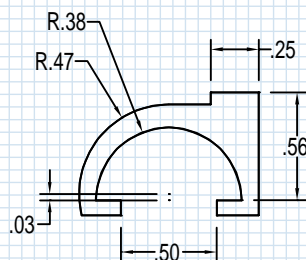

### Half Round Bar Cover

SPX 1841284  
CAT HR-0625  
For 5/8" Half Bar

SPX 1851314 THIN WALL  
For 3/4" Half Bar

SPX 1831219  
CAT HR-0750  
For 3/4" Half Bar

SPX 1831224  
CAT HR-1224  
For 3/4" Half Bar