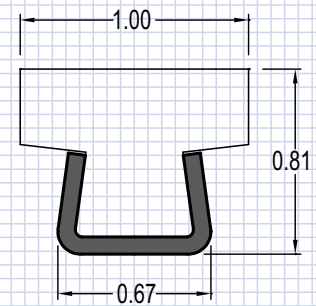

Stainless Steel Guide Rail

UHMW/PE ...continued

SPX 1043033
CAT RL-000-067-R

SPX 1022861
CAT RS-000-067-R

SPX 1032931
CAT RS-046-067-F

SPX 1032932
CAT RS-046-067-M

SPX 1032933
CAT RS-100-067-F

SPX 1032934
CAT RS-075-081-F

SPX 1032935
CAT RS-100-081-F

SPX 1053428
CAT RS-044-145-F

SPX 1022867
CAT RS-125-081-F

SPX 1043272
CAT RS-160-081-F

SPX 1032936
CAT RS-225-081-F

SPX 1043021
CAT RS-064-067-S

SPX 1032880
CAT RS-125-081-L