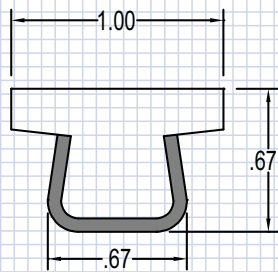

Stainless Steel Guide Rail

UHMW/PE ...continued

SPX 1043033
CAT RL-000-067-R

SPX 1022861
CAT RS-000-067-R

SPX 1032931
CAT RS-046-067-F

SPX 1032932
CAT RS-046-067-M

SPX 1032933
CAT RS-100-067-F

SPX 1032934
CAT RS-075-081-F

SPX 1032935
CAT RS-100-081-F

SPX 1053428
CAT RS-044-145-F

SPX 1022867
CAT RS-125-081-F

SPX 1043272
CAT RS-160-081-F

SPX 1032936
CAT RS-225-081-F

SPX 1043021
CAT RS-064-067-S

SPX 1032880
CAT RS-125-081-L