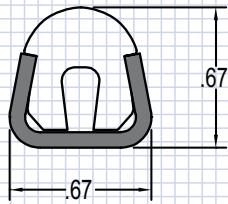

Stainless Steel Guide Rail

UHMW/PE ...continued

SPX 1043033
CAT RL-000-067-R

SPX 1022861
CAT RS-000-067-R

SPX 1032931
CAT RS-046-067-F

SPX 1032932
CAT RS-046-067-M

SPX 1032933
CAT RS-100-067-F

SPX 1032934
CAT RS-075-081-F