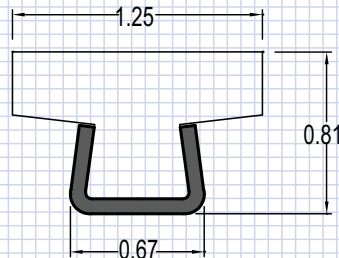

SPX 1022867
CAT RS-125-081-F