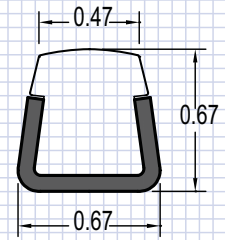

Stainless Steel Guide Rail

UHMW/PE ...continued

SPX 1043033
CAT RL-000-067-R

SPX 1022861
CAT RS-000-067-R

SPX 1032931
CAT RS-046-067-F

SPX 1032932
CAT RS-046-067-M

SPX 1032933
CAT RS-100-067-F

SPX 1032934
CAT RS-075-081-F