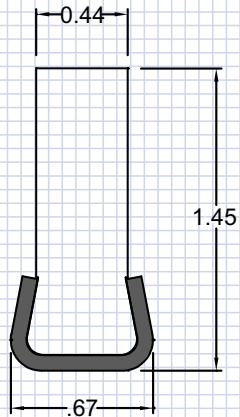

Stainless Steel Guide Rail

UHMW/PE ...continued

SPX 1043033
CAT RL-000-067-R

SPX 1022861
CAT RS-000-067-R

SPX 1032931
CAT RS-046-067-F

SPX 1032932
CAT RS-046-067-M

SPX 1032933
CAT RS-100-067-F

SPX 1032934
CAT RS-075-081-F

SPX 1032935
CAT RS-100-081-F

SPX 1053428
CAT RS-044-145-F

SPX 1022867
CAT RS-125-081-F

SPX 1043272
CAT RS-160-081-F

SPX 1032936
CAT RS-225-081-F

SPX 1043021
CAT RS-064-067-S

SPX 1032880
CAT RS-125-081-L