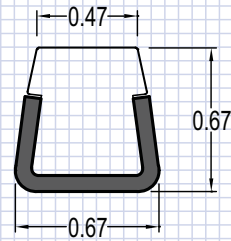

Stainless Steel Guide Rail

UHMW/PE ...continued

SPX 1043033
CAT RL-000-067-R

SPX 1022861
CAT RS-000-067-R

SPX 1032931
CAT RS-046-067-F

SPX 1032932
CAT RS-046-067-M

SPX 1032933
CAT RS-100-067-F

SPX 1032934
CAT RS-075-081-F