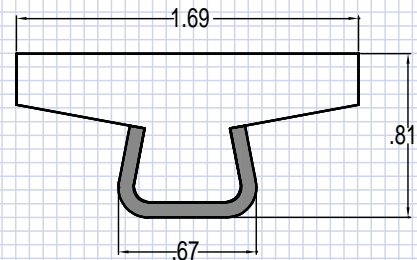

SPX 1043272
CAT RS-160-081-F