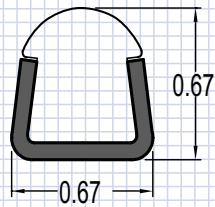

Stainless Steel Guide Rail

UHMW/PE ...continued

SPX 1043033
CAT RL-000-067-R

SPX 1022861
CAT RS-000-067-R

SPX 1032931
CAT RS-046-067-F

SPX 1032932
CAT RS-046-067-M

SPX 1032933
CAT RS-100-067-F

SPX 1032934
CAT RS-075-081-F