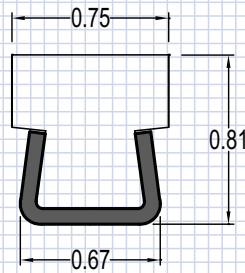

Stainless Steel Guide Rail

UHMW/PE ...continued

SPX 1043033
CAT RL-000-067-R

SPX 1022861
CAT RS-000-067-R

SPX 1032931
CAT RS-046-067-F

SPX 1032932
CAT RS-046-067-M

SPX 1032933
CAT RS-100-067-F

SPX 1032934
CAT RS-075-081-F

SPX 1032935
CAT RS-100-081-F

SPX 1053428
CAT RS-044-145-F

SPX 1022867
CAT RS-125-081-F

SPX 1043272
CAT RS-160-081-F

SPX 1032936
CAT RS-225-081-F

SPX 1043021
CAT RS-064-067-S

SPX 1032880
CAT RS-125-081-L